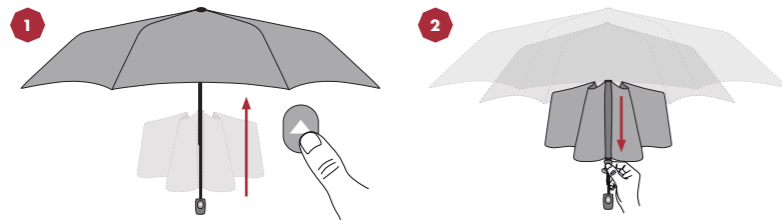

AUTOMATIC

1. Open the tie band
2. Umbrella opens automatically by pushing the button
3. For closing the umbrella – push the button and pull the runner down to fold the shaft