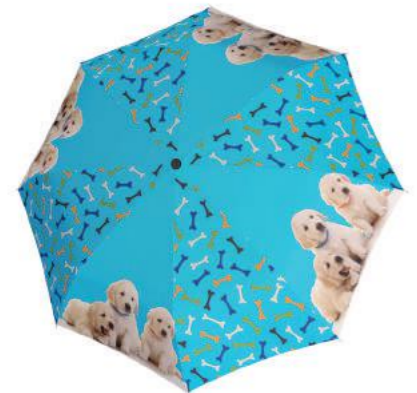

DOGS ...7D

VE 1 STÜCK

KIDS ART COLLECTION
7275...
pongee

Ø 86 cm
339 g
70 cm
49/8

THE DOOGY TWINS®

KIDS DOOGY RACER
7268001
fiberglass polyester

Ø 79 cm
205 g
59 cm
42/8

VE 2 STÜCK

FARBVARIANTEN

KIDS DOOGY CANDY
7268002
fiberglass polyester

Ø 79 cm
205 g
59 cm
42/8

VE 2 STÜCK

FARBVARIANTEN