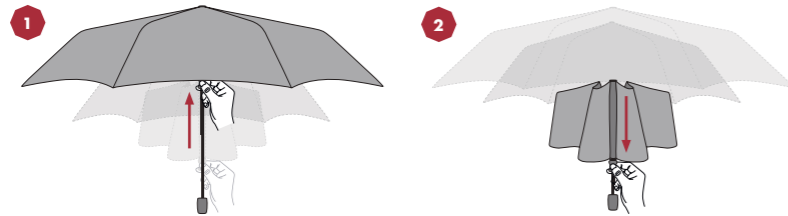

**MANUELL**

1. Open the tie band, unfold the shaft
2. Grasp the runner on both sides and push it up till it's clicking home
3. For closing the umbrella – push the button and pull the runner down to fold the shaft